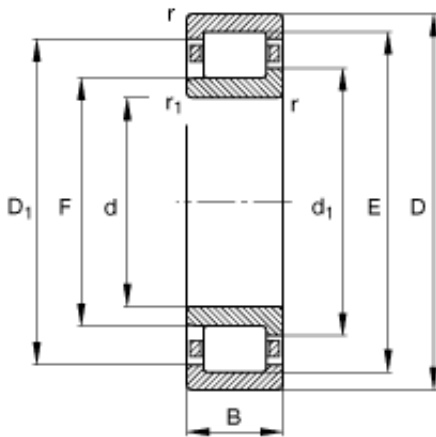

## 25 mm x 52 mm x 15 mm FAG NJ205-E-TVP2 Cylindrical Roller Bearings

Bearing No. NJ205-E-TVP2

NJ205-E-TVP2 Bearing 2D drawings and 3D CAD models

Size	25x52x15 mm
Bore Diameter	25 mm
Outer Diameter	52 mm
Width	15 mm
d	25 mm
D	52 mm
B	15 mm
$D_1$	43,8 mm
$D_{a \max}$	46 mm
$d_1$	34,7 mm
$d_{a \max}$	31 mm
$d_{a \min}$	29 mm
$d_{c \min}$	37 mm
F	31,5 mm
$r_{1 \min}$	0,6 mm
$r_{a \max}$	1 mm
$r_{\min}$	1 mm
s	1,2 mm / Axial displacement facility from central position
m	0,14 kg / Weight
$C_r$	34500 N / Dynamic load rating (radial)
$C_{0r}$	27500 N / Static load rating (radial)